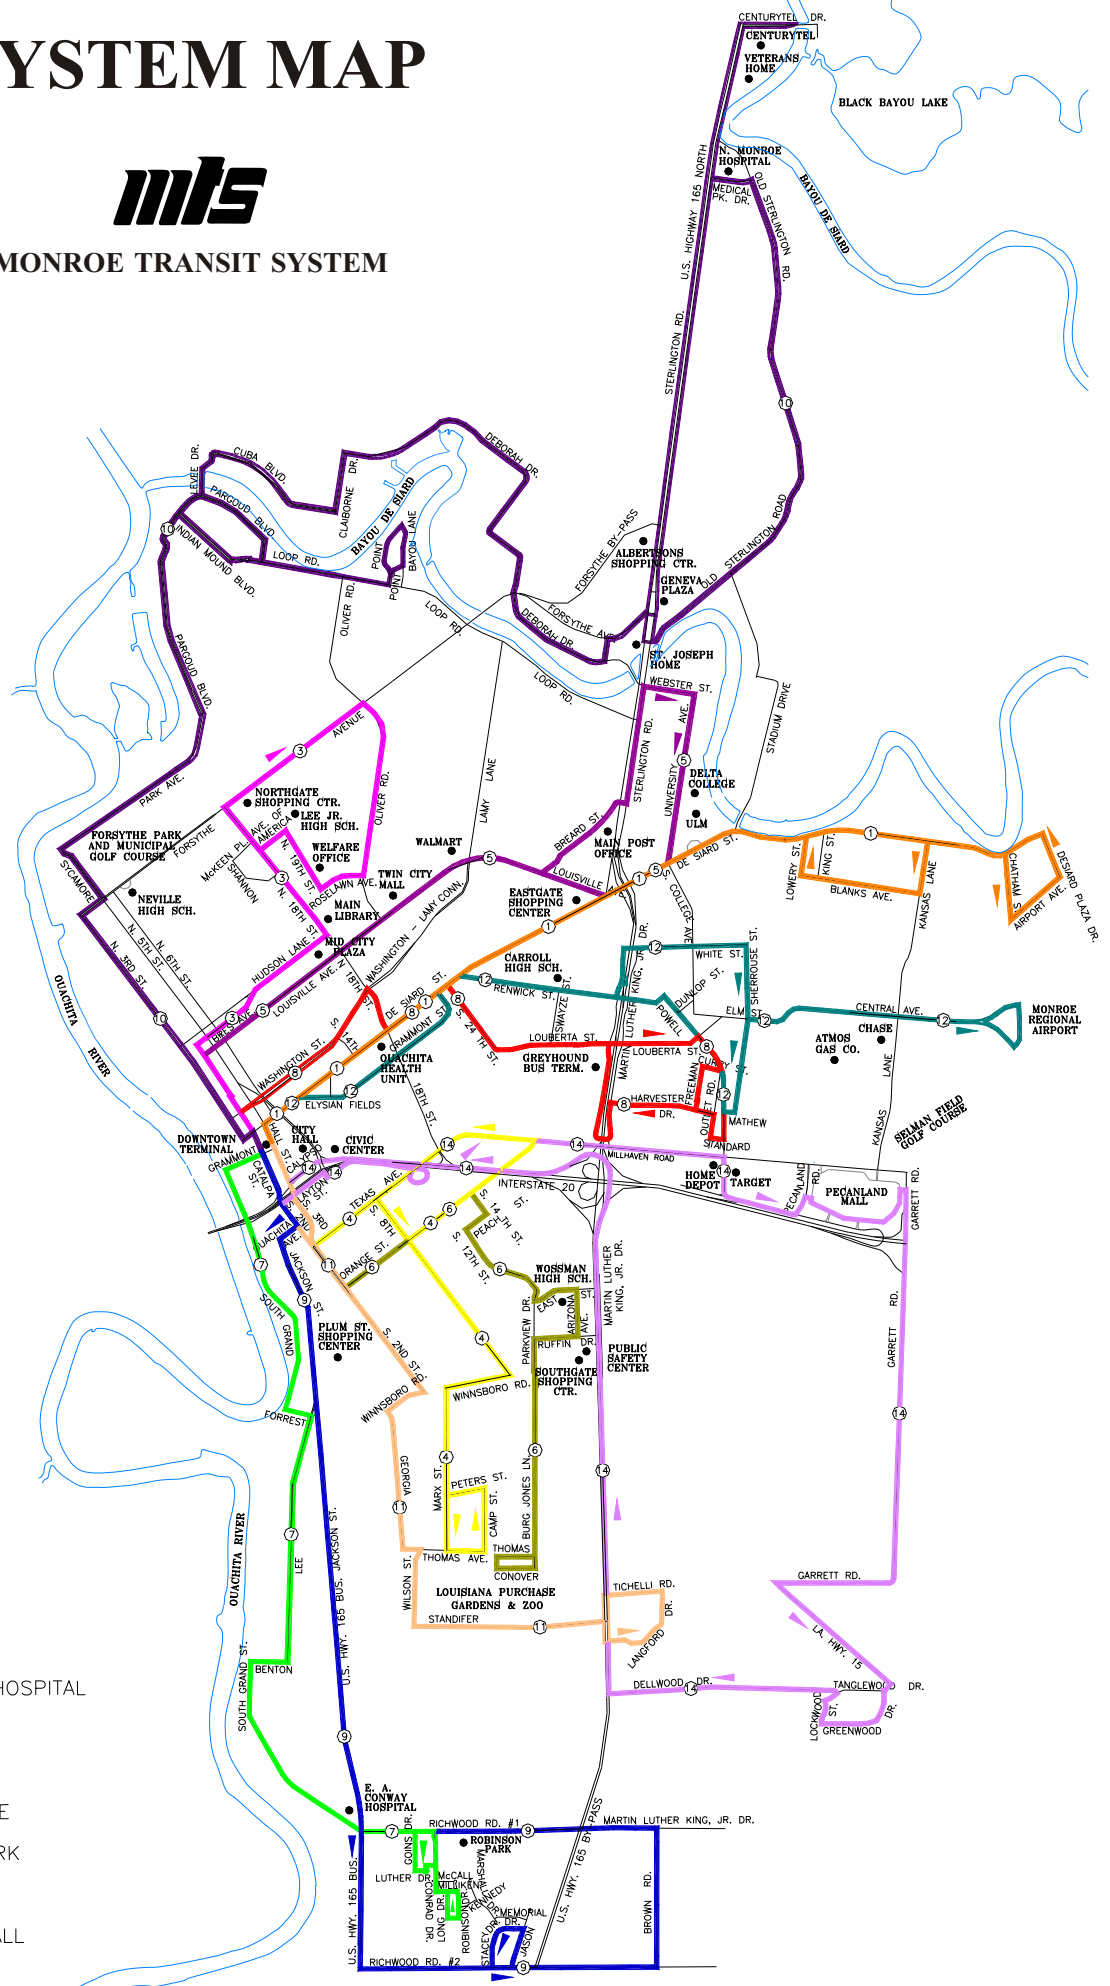

SYSTEM MAP

MONROE TRANSIT SYSTEM

LEGEND

● POINTS OF INTEREST

ROUTE NAMES & NUMBERS

- ROUTE #1 – DESIARD ST.
- ROUTE #3 – TWIN CITY MALL
- ROUTE #4 – MARX ST.
- ROUTE #5 – UNIVERSITY AVE.
- ROUTE #6 – BURG JONES
- ROUTE #7 – E. A. CONWAY HOSPITAL
- ROUTE #8 – POWELL AVE.
- ROUTE #9 – JACKSON ST.
- ROUTE #10 – NORTH MONROE
- ROUTE #11 – BERNSTEIN PARK
- ROUTE #12 – WHITE ST.
- ROUTE #14 – PECANLAND MALL